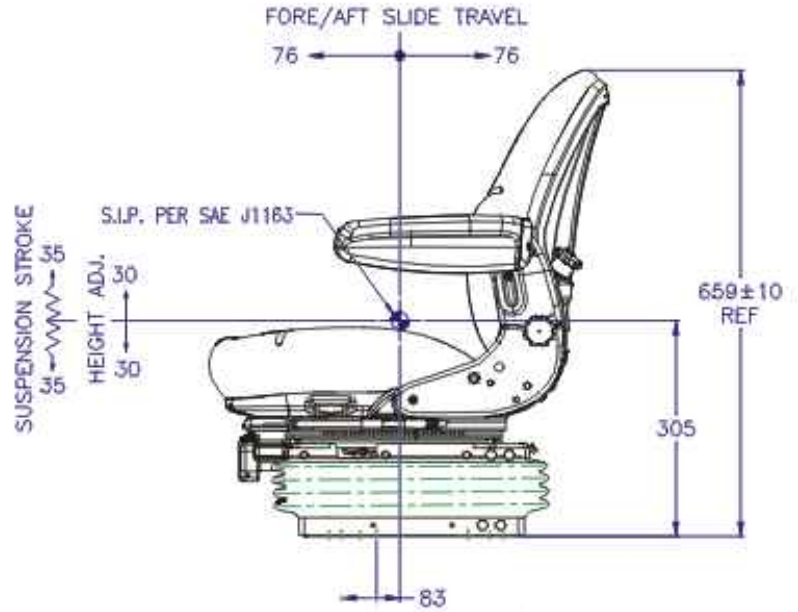

## 3007-3000 Series

Medium mechanical scissor suspension with integrated height adjustment & damper

### FEATURES

- Replaceable double depth Fabriform® comfort cushions
- Back angle fully adjustable
- Foldable backrest
- Height adjustment 80mm
- Weight adjustment 30-130kg
- Armrests with height & tilt up adjustment
- Mechanical Lumbar
- Suspension stroke 80mm
- Slide travel 160mm
- Moulded suspension cover
- Vibration performance to ISO 7096

### 特性

- 可拆换双层Fabriform®舒适坐垫
- 靠背角度可调
- 可折叠靠背
- 高度调节80mm
- 体重调节30-130kg
- 扶手高度和角度可调
- 机械式腰撑
- 悬浮行程80mm
- 滑道行程160mm
- 模制悬浮面料
- 振动特性符合ISO7096标准

### 选项

- 水平隔离装置
- 侧向隔离装置
- 座椅加热器电源为12, 24, 48伏
- 可旋转20°- 20°
- 驾驶员控制开关
- 织物范围, 丝绒或PVC