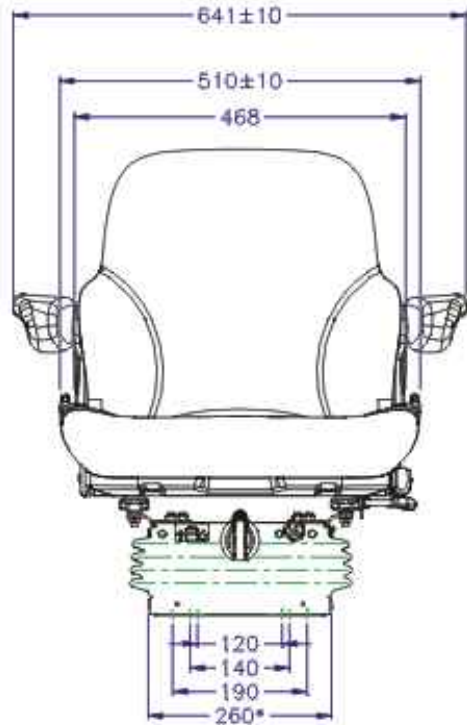

## 3007-3000 Series

Medium mechanical scissor suspension with integrated height adjustment & damper

### FEATURES

- Replaceable double depth Fabriform® comfort cushions
- Back angle fully adjustable
- Foldable backrest
- Height adjustment 80mm
- Weight adjustment 30-130kg
- Armrests with height & tilt up adjustment
- Mechanical Lumbar
- Suspension stroke 80mm
- Slide travel 160mm
- Moulded suspension cover
- Vibration performance to ISO 7096

### 特性

- 可拆换双层Fabriform®舒适坐垫
- 靠背角度可调
- 可折叠靠背
- 高度调节80mm
- 体重调节30-130kg
- 扶手高度和角度可调
- 机械式腰撑
- 悬浮行程80mm
- 滑道行程160mm
- 模制悬浮面料
- 振动特性符合ISO7096标准

### 选项

- 水平隔离装置
- 侧向隔离装置
- 座椅加热器电源为12, 24, 48伏
- 可旋转20°- 20°
- 驾驶员控制开关
- 织物范围, 丝绒或PVC